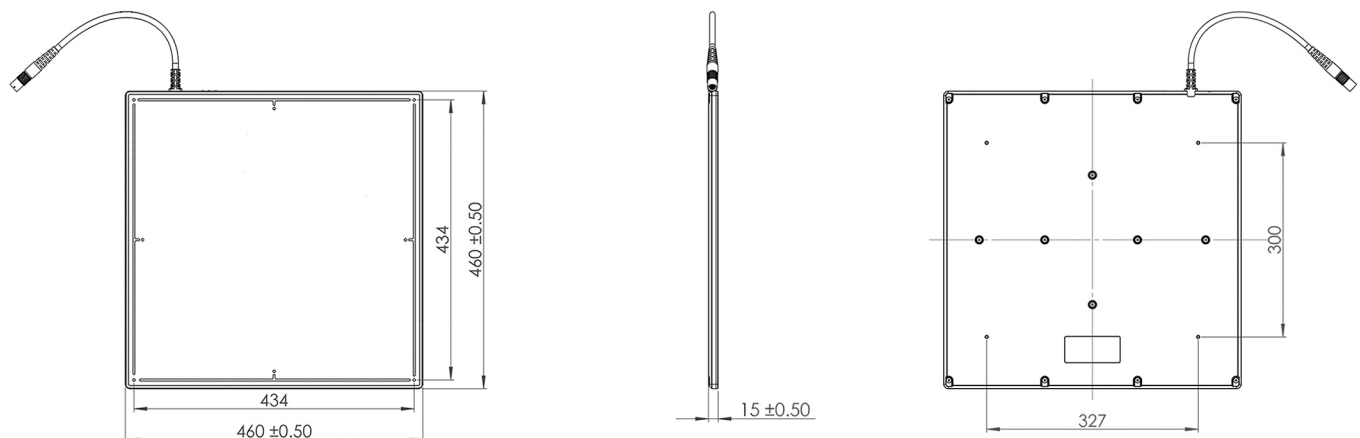

Perfectly Balanced Care

Our newly designed 140µm TFT/PD panel. A precise balance of engineering factors perfectly built for highly detailed diagnostic imaging.

CareView® 1800Le Specification Data

Sensor	
Scintillator	Direct-Deposit CsI (Cesium Iodide)
Active Area	430 x 430 mm ²
Image Matrix	3072 x 3072 pixels
Pixel Pitch	140 μm
Mechanical	
Dimensions	460 x 460 x 15 mm ³
Weight	3.96 Kg
Housing Material	Carbon fiber imaging plate, high strength aluminum alloy body
Communication	
Communication Interface	Gigabit Ethernet
Acquisition Time	2 - 4 s
Exposure Control	F ² AED® (Full-Field AED), Manual Sync, External Sync
Image Quality	
Spatial Resolution	3.57 lp/mm
MTF	≥63% (@ 1 lp/mm), ≥35% (@ 2 lp/mm), ≥17% (@ 3 lp/mm)
DQE (RQA5, 30 μGy)	≥62% (@ 0 lp/mm), ≥17% (@ 3 lp/mm)
Dynamic Range	> 80 dB
Environmental	
Temperature	5 - 35 °C operating, -20 - 55 °C in storage
Humidity	30 - 75% RH operating, 10 - 90% RH in storage
Power	
Power Supply	100 - 240 Volts AC
Frequency	50/60 Hz
Power Dissipation	22 W operating, < 8 W in standby mode

Dimensions (mm)

Specifications and appearance of products are updated periodically in our development cycles, and are subject to change without prior notice.
 ©2019 CareRay Digital Medical Technology Co., Ltd. All rights reserved.